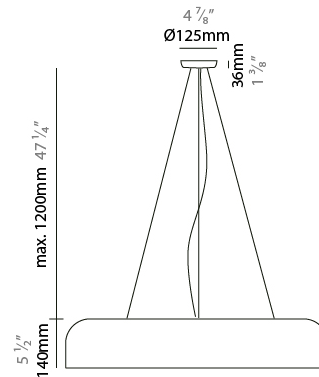

PROJECT	_____
TYPE	_____
SPECIFIER	_____
QUANTITY	_____
DATE	_____

POT SUSPENSION

D111227-

base number   Finish
Options

1. To build a product code in our configurator select the specify button on the base model # product page
2. To build a manual product code on this datasheet choose from the options listed below in blue font and add the suffix to the base model #

GENERAL

Series: Pot
Partner: Ole
Division: Design
Installation: Suspension
Product Type: Pendant
Mounting Location: Ceiling
Light Distribution: Direct

PHYSICAL

Shape: Dome
Diameter (mm): 760
Diameter (in): 29 ¹⁵/₁₆
Height (mm): 140
Height (in): 5 ¹/₂
Max. Overall Height (mm): 1340
Max. Overall Height (in): 52 ³/₄
Weight (kg): 5.6
Diffuser: Acrylic -Matt Opal
Fixture Finish: WHI / BLK / SND / OLV / TER
Holder Finish: MBK
Fixture Material: Metal / Arylic
Cable Details: 1200mm Transparent Cable and Steel Wire

ELECTRICAL

Number of Lamps: 5
Lamp Type: LED Retrofit
Lamp Shape: A19
Input Wattage (W): 70
Bulb Included: Bulb Not Included
Total Output Wattage (W): 85
Max. Wattage Per Lamp (W): 5
Lamp Base: E26
Dimming: Non-Dimming / DALI Dimming
Driver Type: Constant Current - Universal
Driver Class: Class 2
Input Voltage (V): 120
Constant Current (MA): 500m
Upon Request: 0-10V Dimming / Phase Dimming

LED

OPTICAL

RATINGS AND CERTIFICATIONS

Certified By: Certified for North American Standards
IP rating: IP20